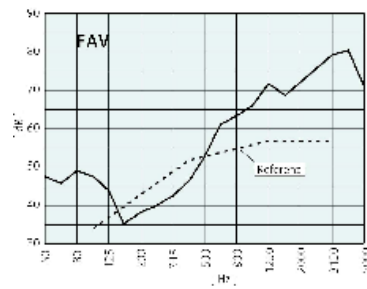

Technical parameters

Color casing	
Color casing, RAL	RAL 9010
Dimensions and weights	
Weight	1.2 kg

Performances

Dimension

Accessories

FAV F7 filter cartridge (312215)
FAV outdoor grille (312217)

FAV fleece filter mat G2 (314279)
FAV weather protection (312216)