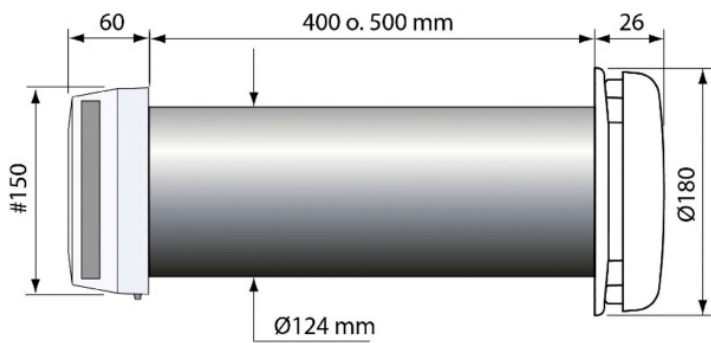

Technical parameters

Color casing	
Color casing, RAL	RAL 9010
Dimensions and weights	
Weight	1.2 kg

Performances

Dimension

Accessories

FAV F7 filter cartridge (312215)
FAV outdoor grille (312217)

FAV fleece filter mat G2 (314279)
FAV weather protection (312216)