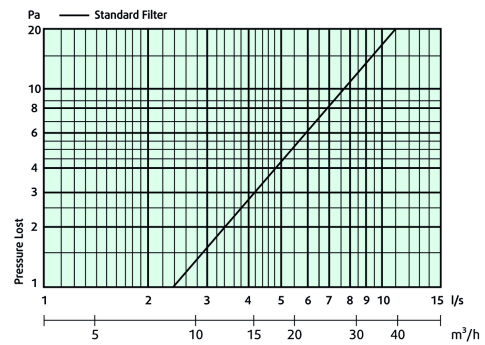

Technical parameters

Color casing	
Color casing, RAL	RAL 9010
Dimensions and weights	
Weight	1.2 kg

Performances

Dimension

Accessories

FAV F7 filter cartridge (312215)
FAV outdoor grille (312217)

FAV fleece filter mat G2 (314279)
FAV weather protection (312216)